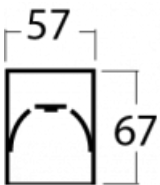

## Technical drawing

Type of installation	Surface
Light distribution	Direct
Luminaire shape	Linear
Colour of the luminaires	White
Material	Aluminium
Lifetime	L90/B50 50 000 hours
Warranty	5 years
Description of luminaires	Luminaire surface
Dimensions (l × w × h mm)	570 mm × 57 mm × 67 mm
Weight	1.7 kg
Light source	LED MODUL
DIR optical system	Microprisma
Luminous flux*	1300 lm
Colour Temperature	3000 K warm white
Luminous efficacy	105 lm/W
MacAdam Light source	2
Colour rendering index	80
UGR max. X=4H Y=8H, $\rho=70,50,20$	21.9