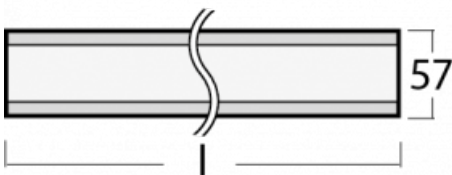

# Lina60

04-200I-10GGD/830, W

You will appreciate the L-Click system on the Lina60 with direct light distribution, which effectively saves you both time and money. How? The module simply clicks into the profile, so a lot of work is saved during assembly. This solution also prevents the direct touch of the LED technology and lengthens its operating life. In addition to great power output, the luminaire also has a great price. It will find its use in commercial, social and public spaces.

## Technical drawing

Type of installation	Surface
Light distribution	Direct
Luminaire shape	Linear
Colour of the luminaires	White
Material	Aluminium
Lifetime	L90/B50 50 000 hours
Warranty	5 years
Description of luminaires	Luminaire surface
Dimensions (l × w × h mm)	570 mm × 57 mm × 67 mm
Weight	1.7 kg
Light source	LED MODUL
DIR optical system	Microprisma
Luminous flux*	1300 lm
Colour Temperature	3000 K warm white
Luminous efficacy	105 lm/W
MacAdam Light source	2
Colour rendering index	80
UGR max. X=4H Y=8H, $\rho=70,50,20$	21.9