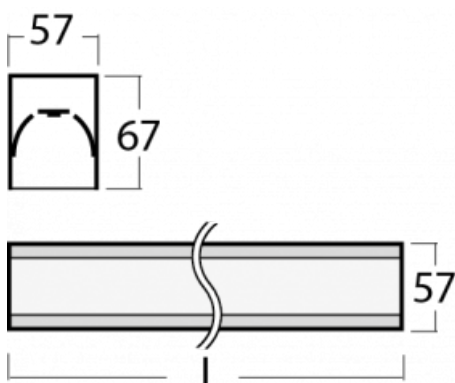

# Lina60

04-200I-10GETD/840, W

You will appreciate the L-Click system on the Lina60 with direct light distribution, which effectively saves you both time and money. How? The module simply clicks into the profile, so a lot of work is saved during assembly. This solution also prevents the direct touch of the LED technology and lengthens its operating life. In addition to great power output, the luminaire also has a great price. It will find its use in commercial, social and public spaces.

## Technical drawing

Type of installation	Surface
Light distribution	Direct
Luminaire shape	Linear
Colour of the luminaires	White
Material	Aluminium
Lifetime	L90/B50 50 000 hours
Warranty	5 years
Description of luminaires	Luminaire surface
Dimensions (l × w × h mm)	570 mm × 57 mm × 67 mm
Light source	LED MODUL
DIR optical system	Microprisma
Luminous flux*	470 lm
Colour Temperature	4000 K cool white
Luminous efficacy	121 lm/W
MacAdam Light source	2
Colour rendering index	80
UGR max. X=4H Y=8H, ρ=70,50,20	18.4