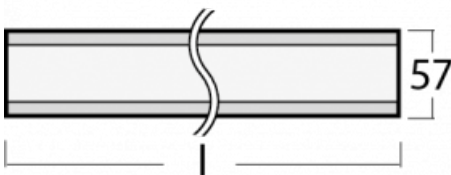

# Lina60

04-200I-10GEE/840, B

EPD®

You will appreciate the L-Click system on the Lina60 with direct light distribution, which effectively saves you both time and money. How? The module simply clicks into the profile, so a lot of work is saved during assembly. This solution also prevents the direct touch of the LED technology and lengthens its operating life. In addition to great power output, the luminaire also has a great price. It will find its use in commercial, social and public spaces.

## Technical drawing

Type of installation	Surface
Light distribution	Direct
Luminaire shape	Linear
Colour of the luminaires	Black
Material	Aluminium
Lifetime	L90/B50 50 000 hours
Warranty	5 years
Description of luminaires	Luminaire surface
Dimensions	566 mm × 57 mm × 67 mm
Light source	LED MODUL
Type of optical system	Microprisma
Luminous flux*	470 lm
Colour Temperature	4000 K cool white
Luminous efficacy	121 lm/W
MacAdam Light source	2
Colour rendering index	80
UGR max. X=4H Y=8H, ρ=70,50,20	18.4