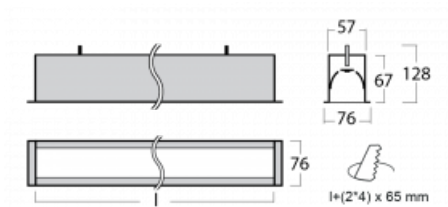

Luminaire
Lina60
 04-000K-25GEM/830, W

You will appreciate the L-Click system on the Lina60 with direct light distribution, which effectively saves you both time and money. How? The module simply clicks into the profile, so a lot of work is saved during assembly. This solution also prevents the direct touch of the LED technology and lengthens its operating life. In addition to great power output, the luminaire also has a great price. It will find its use in commercial, social and public spaces.

Technical drawing

Type of installation	Recessed
Light distribution	Direct
Luminaire shape	Linear
Colour of the luminaires	White
Material	Aluminium
Lifetime	L90/B50 50 000 hours
Warranty	5 years
Description of luminaires	Luminaire recessed
Dimensions	1423 mm × 76 mm × 67 mm
Light source	LED MODUL
Type of optical system	Opal diffuser
Luminous flux*	2540 lm
Colour Temperature	3000 K warm white
Luminous efficacy	137 lm/W
MacAdam Light source	2
Colour rendering index	80
UGR max. X=4H Y=8H, ρ=70,50,20	24.2