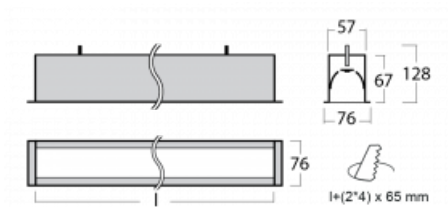

Luminaire

Lina60

04-000I-80GETD/840, W

You will appreciate the L-Click system on the Lina60 with direct light distribution, which effectively saves you both time and money. How? The module simply clicks into the profile, so a lot of work is saved during assembly. This solution also prevents the direct touch of the LED technology and lengthens its operating life. In addition to great power output, the luminaire also has a great price. It will find its use in commercial, social and public spaces.

Technical drawing

Type of installation	Recessed
Light distribution	Direct
Luminaire shape	Linear
Colour of the luminaires	White
Material	Aluminium
Lifetime	L90/B50 50 000 hours
Warranty	5 years
Description of luminaires	Luminaire recessed
Dimensions	4508 mm × 76 mm × 67 mm
Light source	LED MODUL
Type of optical system	Microprisma
Luminous flux*	3790 lm
Colour Temperature	4000 K cool white
Luminous efficacy	121 lm/W
MacAdam Light source	2
Colour rendering index	80
UGR max. X=4H Y=8H, ρ=70,50,20	18.4