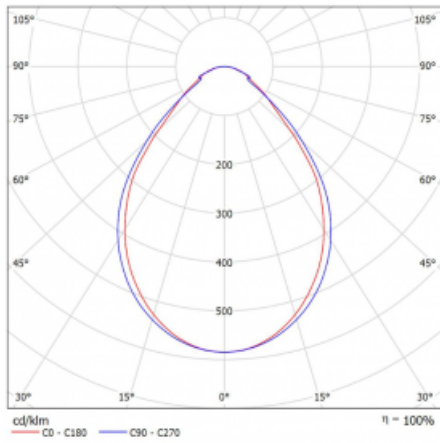

Curve

Luminaire power input* 31.2 W

Connection of the luminaires ON/OFF + 3h emergency

Electrical voltage 220-240V

Frequency 50/60Hz

⊕ CE IP 40

*±10 %