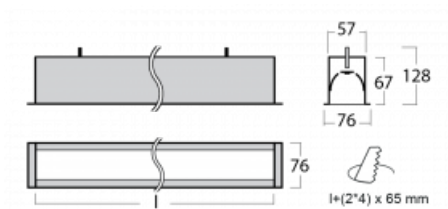

# Lina60

04-000I-80GED/830, W

EPD®

You will appreciate the L-Click system on the Lina60 with direct light distribution, which effectively saves you both time and money. How? The module simply clicks into the profile, so a lot of work is saved during assembly. This solution also prevents the direct touch of the LED technology and lengthens its operating life. In addition to great power output, the luminaire also has a great price. It will find its use in commercial, social and public spaces.

## Technical drawing

Type of installation	Recessed
Light distribution	Direct
Luminaire shape	Linear
Colour of the luminaires	White
Material	Aluminium
Lifetime	L90/B50 50 000 hours
Warranty	5 years
Description of luminaires	Luminaire recessed
Dimensions	4508 mm × 76 mm × 67 mm
Light source	LED MODUL
Type of optical system	Microprisma
Luminous flux*	3610 lm
Colour Temperature	3000 K warm white
Luminous efficacy	116 lm/W
MacAdam Light source	2
Colour rendering index	80
UGR max. X=4H Y=8H, ρ=70,50,20	18.2