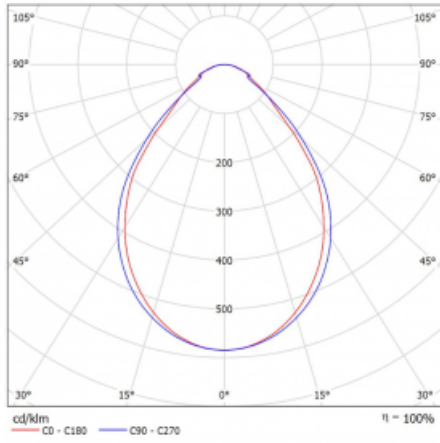

Luminaire

Lina60

04-000I-60GGM3/830, S

EPD®

You will appreciate the L-Click system on the Lina60 with direct light distribution, which effectively saves you both time and money. How? The module simply clicks into the profile, so a lot of work is saved during assembly. This solution also prevents the direct touch of the LED technology and lengthens its operating life. In addition to great power output, the luminaire also has a great price. It will find its use in commercial, social and public spaces.

Technical drawing

Type of installation	Recessed
Light distribution	Direct
Luminaire shape	Linear
Colour of the luminaires	Silver
Material	Aluminium
Lifetime	L90/B50 50 000 hours
Warranty	5 years
Description of luminaires	Luminaire recessed
Dimensions	3386 mm × 76 mm × 67 mm
Light source	LED MODUL
Type of optical system	Microprisma
Luminous flux*	7790 lm
Colour Temperature	3000 K warm white
Luminous efficacy	105 lm/W
MacAdam Light source	2
Colour rendering index	80
UGR max. X=4H Y=8H, ρ=70,50,20	21.9

Curve

Luminaire power input* 74.4 W

Connection of the luminaires ON/OFF + 3h emergency

Electrical voltage 220-240V

Frequency 50/60Hz

⊕ CE IP 40

*±10 %

Downloads