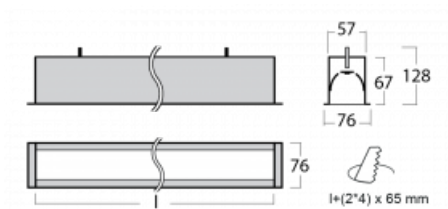

Luminaire

Lina60

04-000I-60GGD/840, W

EPD®

You will appreciate the L-Click system on the Lina60 with direct light distribution, which effectively saves you both time and money. How? The module simply clicks into the profile, so a lot of work is saved during assembly. This solution also prevents the direct touch of the LED technology and lengthens its operating life. In addition to great power output, the luminaire also has a great price. It will find its use in commercial, social and public spaces.

Technical drawing

Type of installation	Recessed
Light distribution	Direct
Luminaire shape	Linear
Colour of the luminaires	White
Material	Aluminium
Lifetime	L90/B50 50 000 hours
Warranty	5 years
Description of luminaires	Luminaire recessed
Dimensions	3386 mm × 76 mm × 67 mm
Light source	LED MODUL
Type of optical system	Microprisma
Luminous flux*	8180 lm
Colour Temperature	4000 K cool white
Luminous efficacy	110 lm/W
MacAdam Light source	2
Colour rendering index	80
UGR max. X=4H Y=8H, ρ=70,50,20	22.1