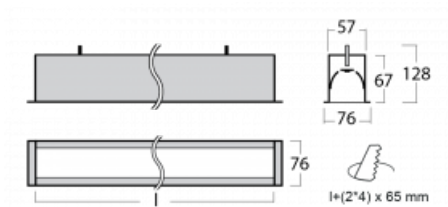

Luminaire
Lina60
 04-000I-60GEM3/830, B

Type of installation	Recessed
Light distribution	Direct
Luminaire shape	Linear
Colour of the luminaires	Black
Material	Aluminium
Lifetime	L90/B50 50 000 hours
Warranty	5 years
Description of luminaires	Luminaire recessed
Dimensions	3386 mm × 76 mm × 67 mm
Light source	LED MODUL
Type of optical system	Microprisma
Luminous flux*	2700 lm
Colour Temperature	3000 K warm white
Luminous efficacy	115 lm/W
MacAdam Light source	2
Colour rendering index	80
UGR max. X=4H Y=8H, ρ=70,50,20	18.2

Technical drawing

Curve

Luminaire power input* 23.4 W

Connection of the luminaires ON/OFF + 3h emergency

Electrical voltage 220-240V

Frequency 50/60Hz

⊕ CE IP 40

*±10 %