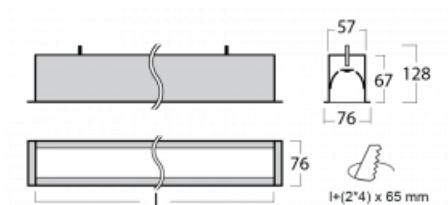

# Lina60

04-000I-60GEE/840, W

EPD®

You will appreciate the L-Click system on the Lina60 with direct light distribution, which effectively saves you both time and money. How? The module simply clicks into the profile, so a lot of work is saved during assembly. This solution also prevents the direct touch of the LED technology and lengthens its operating life. In addition to great power output, the luminaire also has a great price. It will find its use in commercial, social and public spaces.

## Technical drawing

Type of installation	Recessed
Light distribution	Direct
Luminaire shape	Linear
Colour of the luminaires	White
Material	Aluminium
Lifetime	L90/B50 50 000 hours
Warranty	5 years
Description of luminaires	Luminaire recessed
Dimensions	3386 mm × 76 mm × 67 mm
Weight	9.5 kg
Light source	LED MODUL
Type of optical system	Microprisma
Luminous flux*	2840 lm
Colour Temperature	4000 K cool white
Luminous efficacy	121 lm/W
MacAdam Light source	2
Colour rendering index	80
UGR max. X=4H Y=8H, $\rho=70,50,20$	18.4