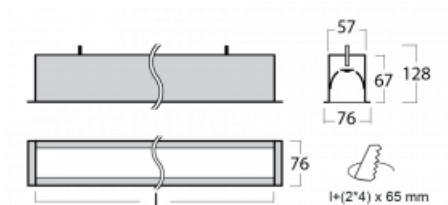

Luminaire

Lina60

04-000I-40GGE/840, W

You will appreciate the L-Click system on the Lina60 with direct light distribution, which effectively saves you both time and money. How? The module simply clicks into the profile, so a lot of work is saved during assembly. This solution also prevents the direct touch of the LED technology and lengthens its operating life. In addition to great power output, the luminaire also has a great price. It will find its use in commercial, social and public spaces.

Technical drawing

Type of installation	Recessed
Light distribution	Direct
Luminaire shape	Linear
Colour of the luminaires	White
Material	Aluminium
Lifetime	L90/B50 50 000 hours
Warranty	5 years
Description of luminaires	Luminaire recessed
Dimensions (l × w × h mm)	2265 mm × 76 mm × 67 mm
Weight	5.8 kg
Light source	LED MODUL
DIR optical system	Microprisma
Luminous flux*	5450 lm
Colour Temperature	4000 K cool white
Luminous efficacy	110 lm/W
MacAdam Light source	2
Colour rendering index	80
UGR max. X=4H Y=8H, $\rho=70,50,20$	22.1

Luminaire power input*	49.6 W
Connection of the luminaires	ON/OFF
Electrical voltage	220-240V
Frequency	50/60Hz

   IP 40

*±10 %

Downloads

Installation instructions

Photos