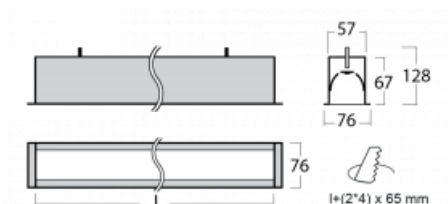

Luminaire

Lina60

04-000I-40GGE/830, B

EPD®

You will appreciate the L-Click system on the Lina60 with direct light distribution, which effectively saves you both time and money. How? The module simply clicks into the profile, so a lot of work is saved during assembly. This solution also prevents the direct touch of the LED technology and lengthens its operating life. In addition to great power output, the luminaire also has a great price. It will find its use in commercial, social and public spaces.

Technical drawing

Type of installation	Recessed
Light distribution	Direct
Luminaire shape	Linear
Colour of the luminaires	Black
Material	Aluminium
Lifetime	L90/B50 50 000 hours
Warranty	5 years
Description of luminaires	Luminaire recessed
Dimensions	2264 mm × 76 mm × 67 mm
Weight	6.3 kg
Light source	LED MODUL
Type of optical system	Microprisma
Luminous flux*	5190 lm
Colour Temperature	3000 K warm white
Luminous efficacy	105 lm/W
MacAdam Light source	2
Colour rendering index	80
UGR max. X=4H Y=8H, $\rho=70,50,20$	21.9