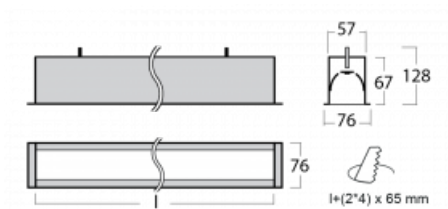

Luminaire

Lina60

04-000I-40GEM/840, W

EPD®

You will appreciate the L-Click system on the Lina60 with direct light distribution, which effectively saves you both time and money. How? The module simply clicks into the profile, so a lot of work is saved during assembly. This solution also prevents the direct touch of the LED technology and lengthens its operating life. In addition to great power output, the luminaire also has a great price. It will find its use in commercial, social and public spaces.

Technical drawing

Type of installation	Recessed
Light distribution	Direct
Luminaire shape	Linear
Colour of the luminaires	White
Material	Aluminium
Lifetime	L90/B50 50 000 hours
Warranty	5 years
Description of luminaires	Luminaire recessed
Dimensions	2264 mm × 76 mm × 67 mm
Light source	LED MODUL
Type of optical system	Microprisma
Luminous flux*	1890 lm
Colour Temperature	4000 K cool white
Luminous efficacy	121 lm/W
MacAdam Light source	2
Colour rendering index	80
UGR max. X=4H Y=8H, ρ=70,50,20	18.4