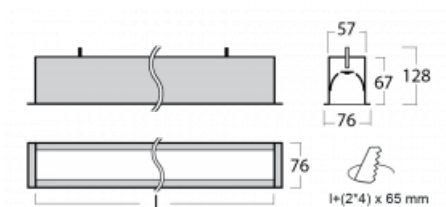

Technical drawing