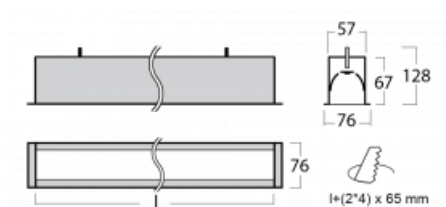

Luminaire

Lina60

04-000I-35GETD/840, W

You will appreciate the L-Click system on the Lina60 with direct light distribution, which effectively saves you both time and money. How? The module simply clicks into the profile, so a lot of work is saved during assembly. This solution also prevents the direct touch of the LED technology and lengthens its operating life. In addition to great power output, the luminaire also has a great price. It will find its use in commercial, social and public spaces.

Technical drawing

| | |
|--|-------------------------|
| Type of installation | Recessed |
| Light distribution | Direct |
| Luminaire shape | Linear |
| Colour of the luminaires | White |
| Material | Aluminium |
| Lifetime | L90/B50 50 000 hours |
| Warranty | 5 years |
| Description of luminaires | Luminaire recessed |
| Dimensions (l × w × h mm) | 1985 mm × 76 mm × 67 mm |
| Light source | LED MODUL |
| DIR optical system | Microprisma |
| Luminous flux* | 1660 lm |
| Colour Temperature | 4000 K cool white |
| Luminous efficacy | 121 lm/W |
| MacAdam Light source | 2 |
| Colour rendering index | 80 |
| UGR max. X=4H Y=8H, $\rho=70,50,20$ | 18.4 |