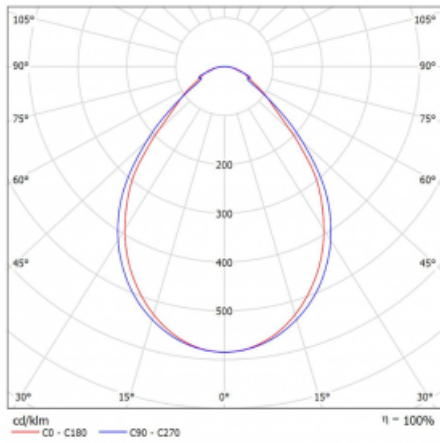

Luminaire

Lina60

04-000I-35GEM3/840, S

EPD®

You will appreciate the L-Click system on the Lina60 with direct light distribution, which effectively saves you both time and money. How? The module simply clicks into the profile, so a lot of work is saved during assembly. This solution also prevents the direct touch of the LED technology and lengthens its operating life. In addition to great power output, the luminaire also has a great price. It will find its use in commercial, social and public spaces.

Technical drawing

Type of installation	Recessed
Light distribution	Direct
Luminaire shape	Linear
Colour of the luminaires	Silver
Material	Aluminium
Lifetime	L90/B50 50 000 hours
Warranty	5 years
Description of luminaires	Luminaire recessed
Dimensions	1984 mm × 76 mm × 67 mm
Light source	LED MODUL
Type of optical system	Microprisma
Luminous flux*	1660 lm
Colour Temperature	4000 K cool white
Luminous efficacy	121 lm/W
MacAdam Light source	2
Colour rendering index	80
UGR max. X=4H Y=8H, ρ=70,50,20	18.4

Curve

Luminaire power input* 13.7 W

Connection of the luminaires ON/OFF + 3h emergency

Electrical voltage 220-240V

Frequency 50/60Hz

⊕ CE IP 40

*±10 %

Downloads