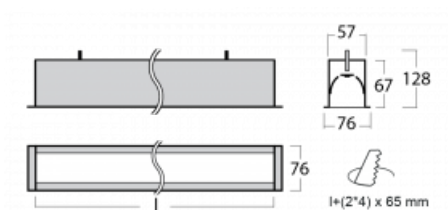

Luminaire

Lina60

04-000I-35GEE/830, W

EPD®

You will appreciate the L-Click system on the Lina60 with direct light distribution, which effectively saves you both time and money. How? The module simply clicks into the profile, so a lot of work is saved during assembly. This solution also prevents the direct touch of the LED technology and lengthens its operating life. In addition to great power output, the luminaire also has a great price. It will find its use in commercial, social and public spaces.

Technical drawing

Type of installation	Recessed
Light distribution	Direct
Luminaire shape	Linear
Colour of the luminaires	White
Material	Aluminium
Lifetime	L90/B50 50 000 hours
Warranty	5 years
Description of luminaires	Luminaire recessed
Dimensions	1984 mm × 76 mm × 67 mm
Light source	LED MODUL
Type of optical system	Microprisma
Luminous flux*	1580 lm
Colour Temperature	3000 K warm white
Luminous efficacy	115 lm/W
MacAdam Light source	2
Colour rendering index	80
UGR max. X=4H Y=8H, ρ=70,50,20	18.2

Luminaire power input*	13.7 W
Connection of the luminaires	ON/OFF
Electrical voltage	220-240V
Frequency	50/60Hz

   IP 40

*±10 %

Downloads

Installation instructions

Photos