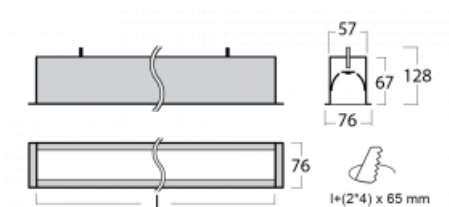

Luminaire

Lina60

04-000I-35GEE/830, B

EPD®

You will appreciate the L-Click system on the Lina60 with direct light distribution, which effectively saves you both time and money. How? The module simply clicks into the profile, so a lot of work is saved during assembly. This solution also prevents the direct touch of the LED technology and lengthens its operating life. In addition to great power output, the luminaire also has a great price. It will find its use in commercial, social and public spaces.

Technical drawing

Type of installation	Recessed
Light distribution	Direct
Luminaire shape	Linear
Colour of the luminaires	Black
Material	Aluminium
Lifetime	L90/B50 50 000 hours
Warranty	5 years
Description of luminaires	Luminaire recessed
Dimensions	1984 mm × 76 mm × 67 mm
Light source	LED MODUL
Type of optical system	Microprisma
Luminous flux*	1580 lm
Colour Temperature	3000 K warm white
Luminous efficacy	115 lm/W
MacAdam Light source	2
Colour rendering index	80
UGR max. X=4H Y=8H, ρ=70,50,20	18.2

Luminaire power input*	13.7 W
Connection of the luminaires	ON/OFF
Electrical voltage	220-240V
Frequency	50/60Hz

   IP 40

*±10 %

Downloads

Installation instructions

Photos