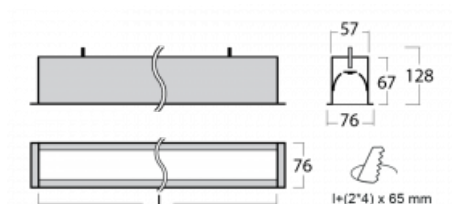

# Lina60

04-000I-35GED/830, B

EPD®

You will appreciate the L-Click system on the Lina60 with direct light distribution, which effectively saves you both time and money. How? The module simply clicks into the profile, so a lot of work is saved during assembly. This solution also prevents the direct touch of the LED technology and lengthens its operating life. In addition to great power output, the luminaire also has a great price. It will find its use in commercial, social and public spaces.

## Technical drawing

Type of installation	Recessed
Light distribution	Direct
Luminaire shape	Linear
Colour of the luminaires	Black
Material	Aluminium
Lifetime	L90/B50 50 000 hours
Warranty	5 years
Description of luminaires	Luminaire recessed
Dimensions	1984 mm × 76 mm × 67 mm
Weight	5.2 kg
Light source	LED MODUL
Type of optical system	Microprisma
Luminous flux*	1580 lm
Colour Temperature	3000 K warm white
Luminous efficacy	115 lm/W
MacAdam Light source	2
Colour rendering index	80
UGR max. X=4H Y=8H, $\rho=70,50,20$	18.2