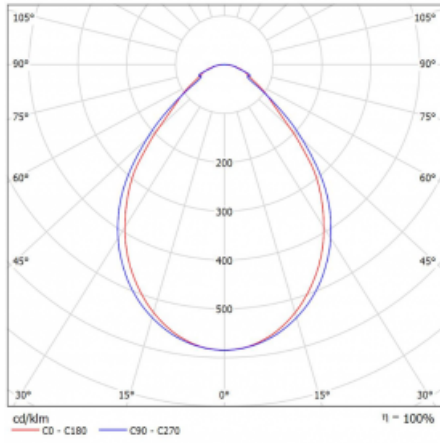

Curve

Luminaire power input* 11.7 W

Connection of the luminaires ON/OFF + 3h emergency

Electrical voltage 220-240V

Frequency 50/60Hz

⊕ CE IP 40

*±10 %