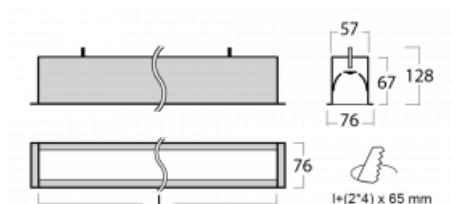

Luminaire

Lina60

04-000I-30GEE/840, W

You will appreciate the L-Click system on the Lina60 with direct light distribution, which effectively saves you both time and money. How? The module simply clicks into the profile, so a lot of work is saved during assembly. This solution also prevents the direct touch of the LED technology and lengthens its operating life. In addition to great power output, the luminaire also has a great price. It will find its use in commercial, social and public spaces.

Technical drawing

Type of installation	Recessed
Light distribution	Direct
Luminaire shape	Linear
Colour of the luminaires	White
Material	Aluminium
Lifetime	L90/B50 50 000 hours
Warranty	5 years
Description of luminaires	Luminaire recessed
Dimensions (l x w x h mm)	1704 mm x 76 mm x 67 mm
Weight	4.4 kg
Light source	LED MODUL
DIR optical system	Microprisma
Luminous flux*	1420 lm
Colour Temperature	4000 K cool white
Luminous efficacy	121 lm/W
MacAdam Light source	2
Colour rendering index	80
UGR max. X=4H Y=8H, $\rho=70,50,20$	18.4