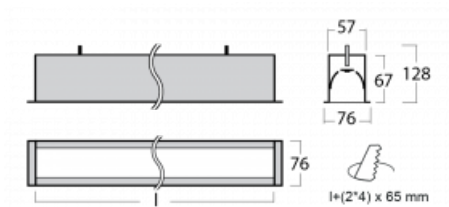

Luminaire

Lina60

04-000I-25GGM/830, W

You will appreciate the L-Click system on the Lina60 with direct light distribution, which effectively saves you both time and money. How? The module simply clicks into the profile, so a lot of work is saved during assembly. This solution also prevents the direct touch of the LED technology and lengthens its operating life. In addition to great power output, the luminaire also has a great price. It will find its use in commercial, social and public spaces.

Technical drawing

Type of installation	Recessed
Light distribution	Direct
Luminaire shape	Linear
Colour of the luminaires	White
Material	Aluminium
Lifetime	L90/B50 50 000 hours
Warranty	5 years
Description of luminaires	Luminaire recessed
Dimensions	1423 mm × 76 mm × 67 mm
Light source	LED MODUL
Type of optical system	Microprisma
Luminous flux*	3240 lm
Colour Temperature	3000 K warm white
Luminous efficacy	105 lm/W
MacAdam Light source	2
Colour rendering index	80
UGR max. X=4H Y=8H, ρ=70,50,20	21.9