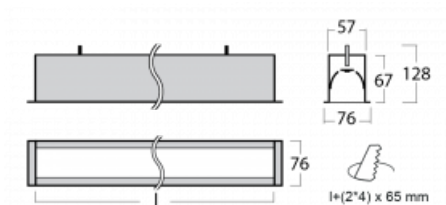

# Lina60

04-000I-25GGD/830, S

EPD®

You will appreciate the L-Click system on the Lina60 with direct light distribution, which effectively saves you both time and money. How? The module simply clicks into the profile, so a lot of work is saved during assembly. This solution also prevents the direct touch of the LED technology and lengthens its operating life. In addition to great power output, the luminaire also has a great price. It will find its use in commercial, social and public spaces.

## Technical drawing

Type of installation	Recessed
Light distribution	Direct
Luminaire shape	Linear
Colour of the luminaires	Silver
Material	Aluminium
Lifetime	L90/B50 50 000 hours
Warranty	5 years
Description of luminaires	Luminaire recessed
Dimensions	1423 mm × 76 mm × 67 mm
Weight	4 kg
Light source	LED MODUL
Type of optical system	Microprisma
Luminous flux*	3240 lm
Colour Temperature	3000 K warm white
Luminous efficacy	105 lm/W
MacAdam Light source	2
Colour rendering index	80
UGR max. X=4H Y=8H, $\rho=70,50,20$	21.9