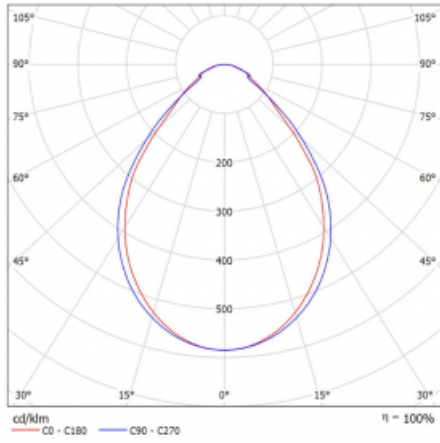

Luminaire

Lina60

04-000I-25GETD/830, B

EPD®

You will appreciate the L-Click system on the Lina60 with direct light distribution, which effectively saves you both time and money. How? The module simply clicks into the profile, so a lot of work is saved during assembly. This solution also prevents the direct touch of the LED technology and lengthens its operating life. In addition to great power output, the luminaire also has a great price. It will find its use in commercial, social and public spaces.

Technical drawing

Type of installation	Recessed
Light distribution	Direct
Luminaire shape	Linear
Colour of the luminaires	Black
Material	Aluminium
Lifetime	L90/B50 50 000 hours
Warranty	5 years
Description of luminaires	Luminaire recessed
Dimensions	1423 mm × 76 mm × 67 mm
Weight	3.9 kg
Light source	LED MODUL
Type of optical system	Microprisma
Luminous flux*	1130 lm
Colour Temperature	3000 K warm white
Luminous efficacy	115 lm/W
MacAdam Light source	2
Colour rendering index	80
UGR max. X=4H Y=8H, $\rho=70,50,20$	18.2

Curve

Luminaire power input* 9.8 W

Connection of the luminaires Other type of dimming

Electrical voltage 220-240V

Frequency 50/60Hz

⊕ CE IP 40

*±10 %

Downloads