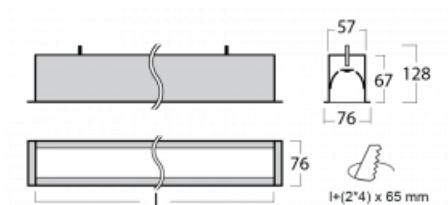

Luminaire

Lina60

04-000I-25GETD/830, B

EPD®

You will appreciate the L-Click system on the Lina60 with direct light distribution, which effectively saves you both time and money. How? The module simply clicks into the profile, so a lot of work is saved during assembly. This solution also prevents the direct touch of the LED technology and lengthens its operating life. In addition to great power output, the luminaire also has a great price. It will find its use in commercial, social and public spaces.

Technical drawing

Type of installation	Recessed
Light distribution	Direct
Luminaire shape	Linear
Colour of the luminaires	Black
Material	Aluminium
Lifetime	L90/B50 50 000 hours
Warranty	5 years
Description of luminaires	Luminaire recessed
Dimensions	1423 mm × 76 mm × 67 mm
Weight	3.9 kg
Light source	LED MODUL
Type of optical system	Microprisma
Luminous flux*	1130 lm
Colour Temperature	3000 K warm white
Luminous efficacy	115 lm/W
MacAdam Light source	2
Colour rendering index	80
UGR max. X=4H Y=8H, $\rho=70,50,20$	18.2