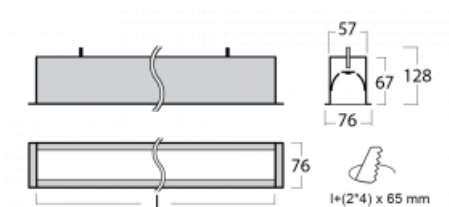

Luminaire

Lina60

04-000I-20GGE/840, W

EPD®

You will appreciate the L-Click system on the Lina60 with direct light distribution, which effectively saves you both time and money. How? The module simply clicks into the profile, so a lot of work is saved during assembly. This solution also prevents the direct touch of the LED technology and lengthens its operating life. In addition to great power output, the luminaire also has a great price. It will find its use in commercial, social and public spaces.

Technical drawing

Type of installation	Recessed
Light distribution	Direct
Luminaire shape	Linear
Colour of the luminaires	White
Material	Aluminium
Lifetime	L90/B50 50 000 hours
Warranty	5 years
Description of luminaires	Luminaire recessed
Dimensions (l x w x h mm)	1142 mm x 76 mm x 67 mm
Weight	3.1 kg
Light source	LED MODUL
DIR optical system	Microprisma
Luminous flux*	2720 lm
Colour Temperature	4000 K cool white
Luminous efficacy	110 lm/W
MacAdam Light source	2
Colour rendering index	80
UGR max. X=4H Y=8H, $\rho=70,50,20$	22.1