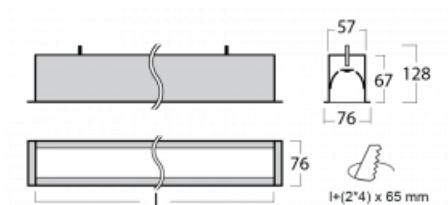

# Lina60

04-000I-20GGE/840, W

EPD®

You will appreciate the L-Click system on the Lina60 with direct light distribution, which effectively saves you both time and money. How? The module simply clicks into the profile, so a lot of work is saved during assembly. This solution also prevents the direct touch of the LED technology and lengthens its operating life. In addition to great power output, the luminaire also has a great price. It will find its use in commercial, social and public spaces.

## Technical drawing

Type of installation	Recessed
Light distribution	Direct
Luminaire shape	Linear
Colour of the luminaires	White
Material	Aluminium
Lifetime	L90/B50 50 000 hours
Warranty	5 years
Description of luminaires	Luminaire recessed
Dimensions	1142 mm × 76 mm × 67 mm
Weight	3.1 kg
Light source	LED MODUL
Type of optical system	Microprisma
Luminous flux*	2720 lm
Colour Temperature	4000 K cool white
Luminous efficacy	110 lm/W
MacAdam Light source	2
Colour rendering index	80
UGR max. X=4H Y=8H, $\rho=70,50,20$	22.1