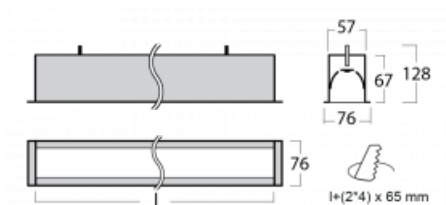

# Lina60

04-000I-20GGD/830, S

EPD®

You will appreciate the L-Click system on the Lina60 with direct light distribution, which effectively saves you both time and money. How? The module simply clicks into the profile, so a lot of work is saved during assembly. This solution also prevents the direct touch of the LED technology and lengthens its operating life. In addition to great power output, the luminaire also has a great price. It will find its use in commercial, social and public spaces.

## Technical drawing

Type of installation	Recessed
Light distribution	Direct
Luminaire shape	Linear
Colour of the luminaires	Silver
Material	Aluminium
Lifetime	L90/B50 50 000 hours
Warranty	5 years
Description of luminaires	Luminaire recessed
Dimensions	1142 mm × 76 mm × 67 mm
Weight	3.1 kg
Light source	LED MODUL
Type of optical system	Microprisma
Luminous flux*	2590 lm
Colour Temperature	3000 K warm white
Luminous efficacy	104 lm/W
MacAdam Light source	2
Colour rendering index	80
UGR max. X=4H Y=8H, $\rho=70,50,20$	21.9