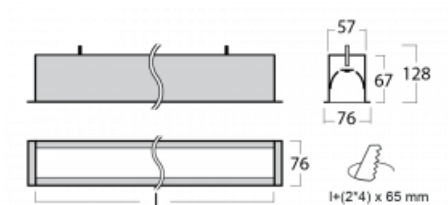

Technical drawing