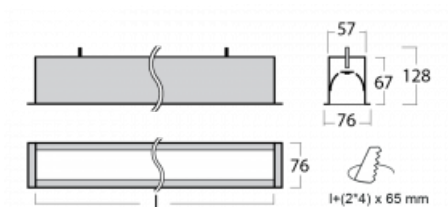

Luminaire

Lina60

04-000I-15GGE/840, W

You will appreciate the L-Click system on the Lina60 with direct light distribution, which effectively saves you both time and money. How? The module simply clicks into the profile, so a lot of work is saved during assembly. This solution also prevents the direct touch of the LED technology and lengthens its operating life. In addition to great power output, the luminaire also has a great price. It will find its use in commercial, social and public spaces.

Technical drawing

Type of installation	Recessed
Light distribution	Direct
Luminaire shape	Linear
Colour of the luminaires	White
Material	Aluminium
Lifetime	L90/B50 50 000 hours
Warranty	5 years
Description of luminaires	Luminaire recessed
Dimensions (l x w x h mm)	863 mm x 76 mm x 67 mm
Weight	2.7 kg
Light source	LED MODUL
DIR optical system	Microprisma
Luminous flux*	2040 lm
Colour Temperature	4000 K cool white
Luminous efficacy	110 lm/W
MacAdam Light source	2
Colour rendering index	80
UGR max. X=4H Y=8H, $\rho=70,50,20$	22.1

Luminaire power input*	18.6 W
Connection of the luminaires	ON/OFF
Electrical voltage	220-240V
Frequency	50/60Hz

   IP 40

*±10 %

Downloads

Installation instructions

Photos