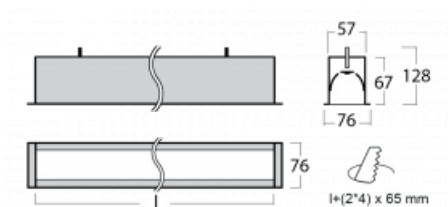

Technical drawing