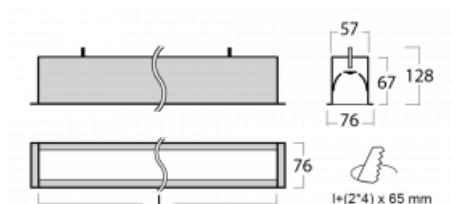

# Lina60

04-000I-15GED/830, B

You will appreciate the L-Click system on the Lina60 with direct light distribution, which effectively saves you both time and money. How? The module simply clicks into the profile, so a lot of work is saved during assembly. This solution also prevents the direct touch of the LED technology and lengthens its operating life. In addition to great power output, the luminaire also has a great price. It will find its use in commercial, social and public spaces.

## Technical drawing

Type of installation	Recessed
Light distribution	Direct
Luminaire shape	Linear
Colour of the luminaires	Black
Material	Aluminium
Lifetime	L90/B50 50 000 hours
Warranty	5 years
Description of luminaires	Luminaire recessed
Dimensions (l × w × h mm)	863 mm × 76 mm × 67 mm
Weight	2.6 kg
Light source	LED MODUL
DIR optical system	Microprisma
Luminous flux*	670 lm
Colour Temperature	3000 K warm white
Luminous efficacy	114 lm/W
MacAdam Light source	2
Colour rendering index	80
UGR max. X=4H Y=8H, $\rho=70,50,20$	18.2